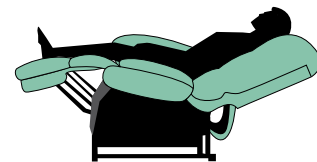

PR735 MaxiComfort
shown in Shiitake

 **Pocket Coil
Spring Seat
Standard!**

EZ^{ZZ}Sleeper

**MAXI
COMFORT®**
Ultimate Recline Technology

**EZ Sleeper
PR735-MLA**

The PR735 EZ Sleeper is just for you! This luxury power lift recliner combines a contemporary design with our patented MaxiComfort positioning for unmatched style and comfort. Its ultramodern, clean lines pair perfectly with a contemporary décor, especially in smaller spaces. Enjoy the long-lasting comfort of this rounded, track arm style chair with a tailored seam back. Your choice of luxurious fabrics and MaxiComfort positioning will make this chair the favorite seat in the house.

Battery Backup and Smart Tek Diagnostic System
STANDARD on all UltraComfort models

Sizes may vary depending on fabric, filling material, upholstery and carpet thickness. All measurements taken on concrete floor using levels and metal rulers.

Battery Backup System

Batteries not included. Battery Backup System is designed to bring the chair from the reclined to the seated position in the event of a power outage.

Patented MaxiComfort Positions with Rising Seat

TV

Zero Gravity

Trendelenburg

MaxiComfort patented positioning technology allows for a greater range of positions at the touch of a button. These positions may help improve circulation, relieve back pain and enhance comfort.